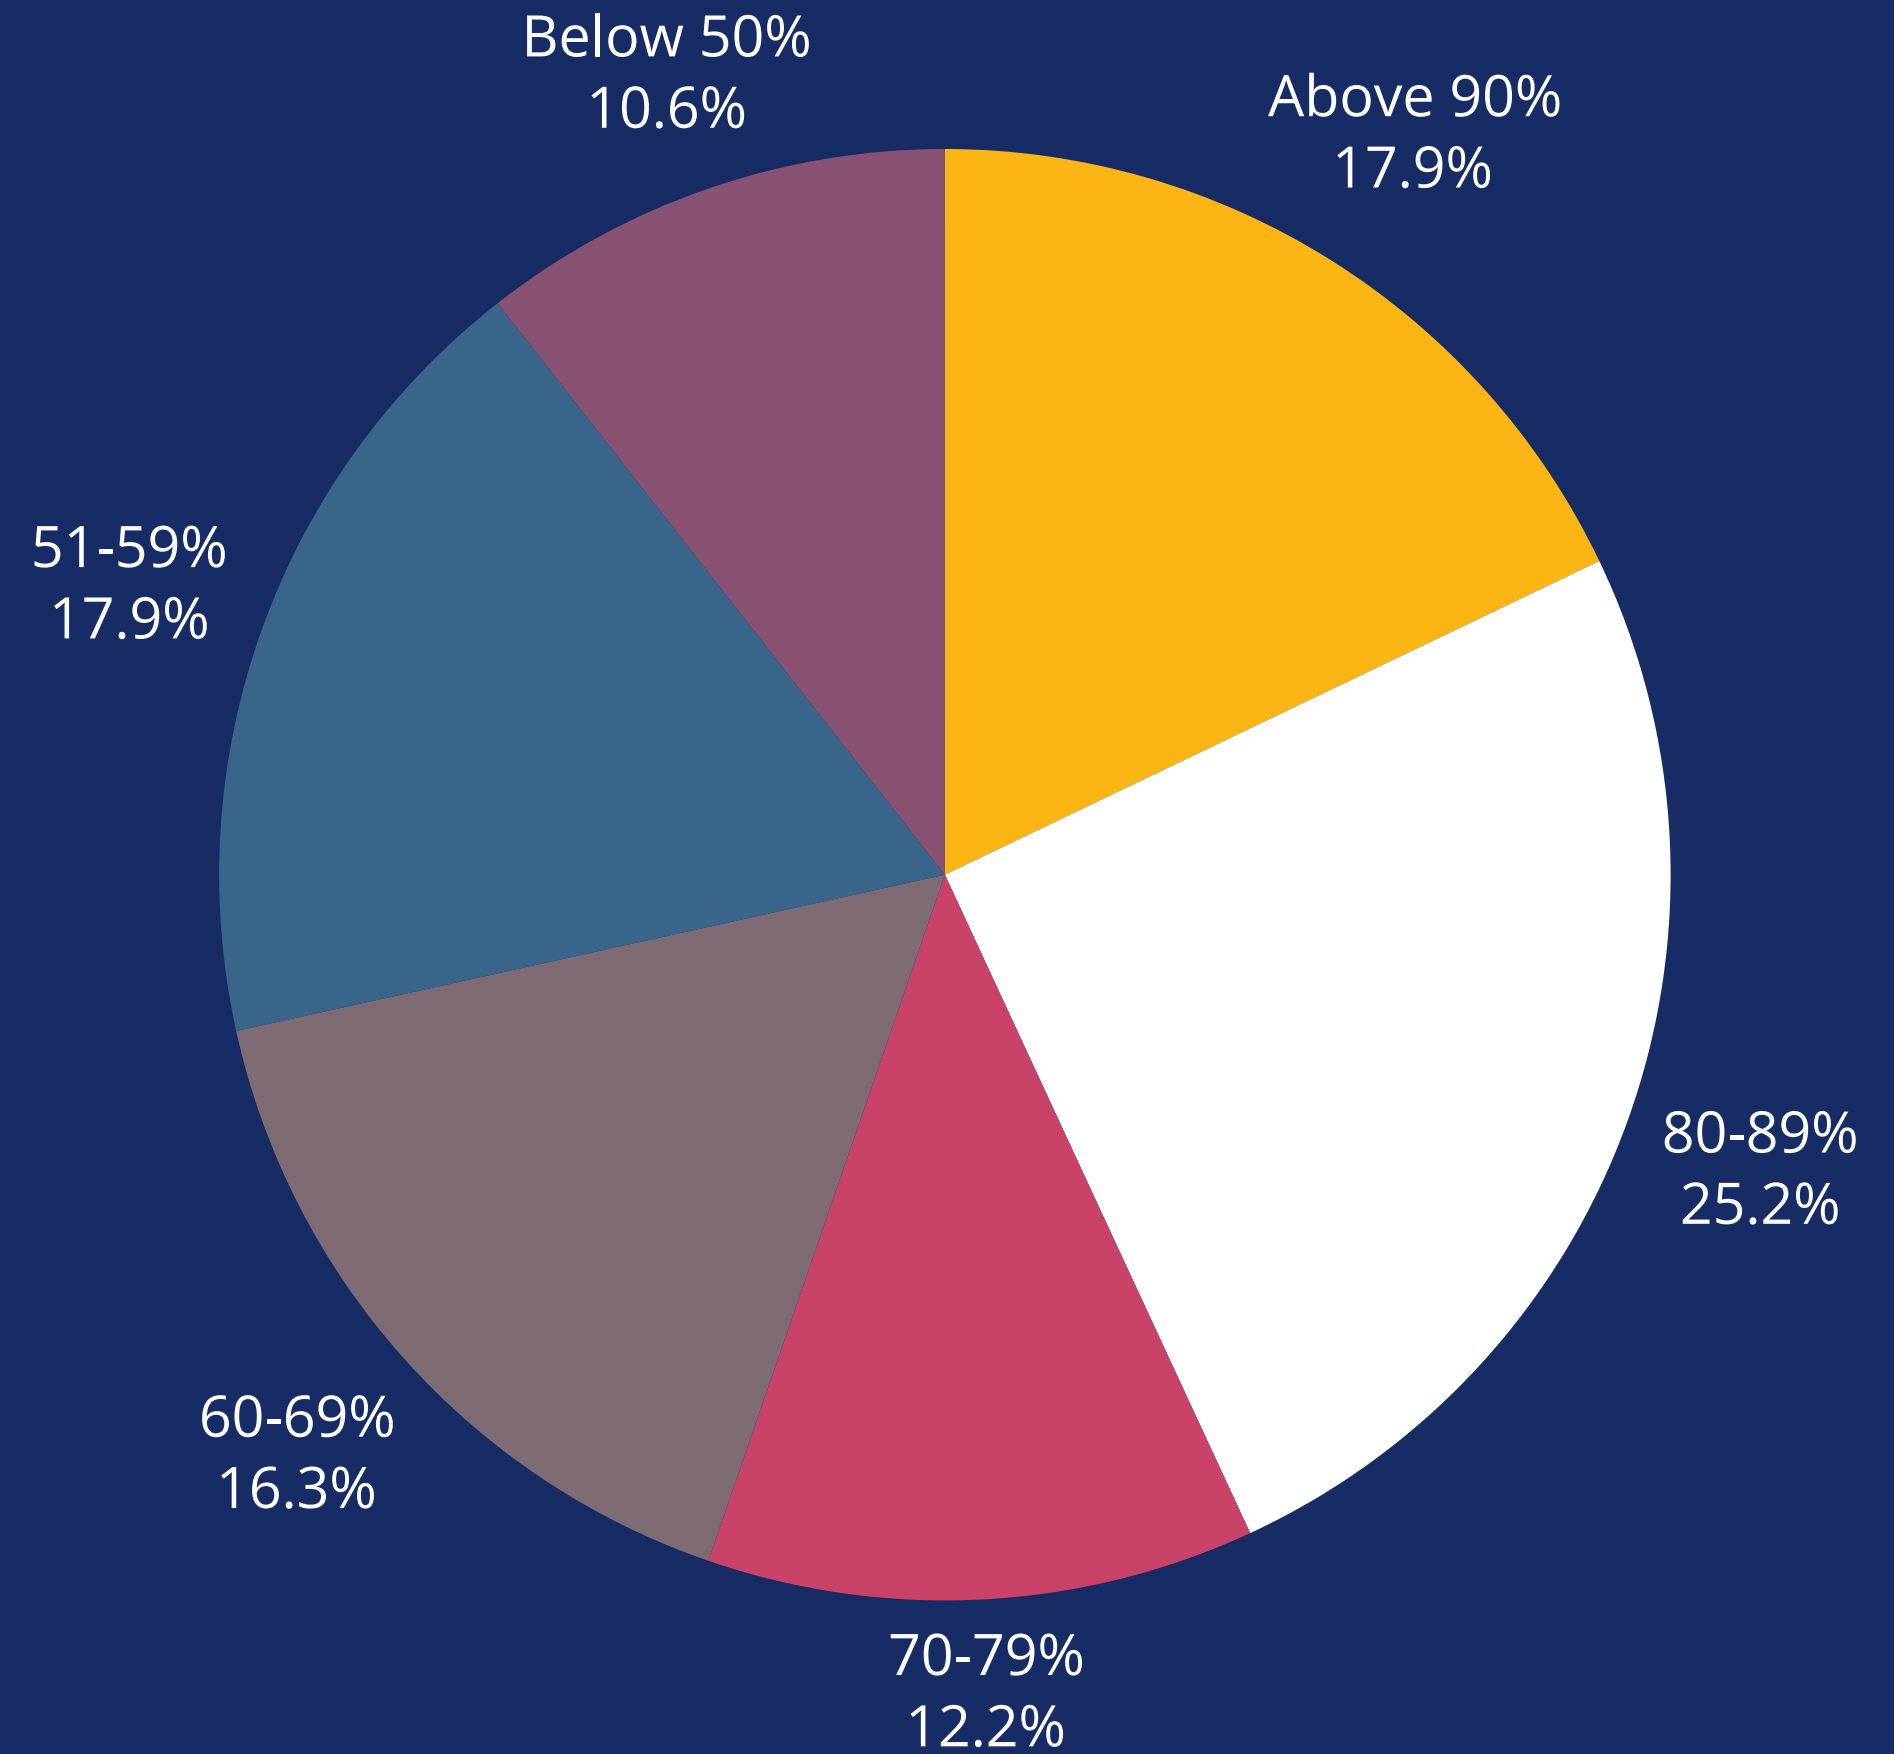

SUMMARY

S.NO	PERCENTAGE	TOTAL STUDENTS
1	Above 90%	22
2	80-89%	31
3	70-79%	15
4	60-69%	20
5	51-59%	22
6	Below 50 %	13
	Total Students	117